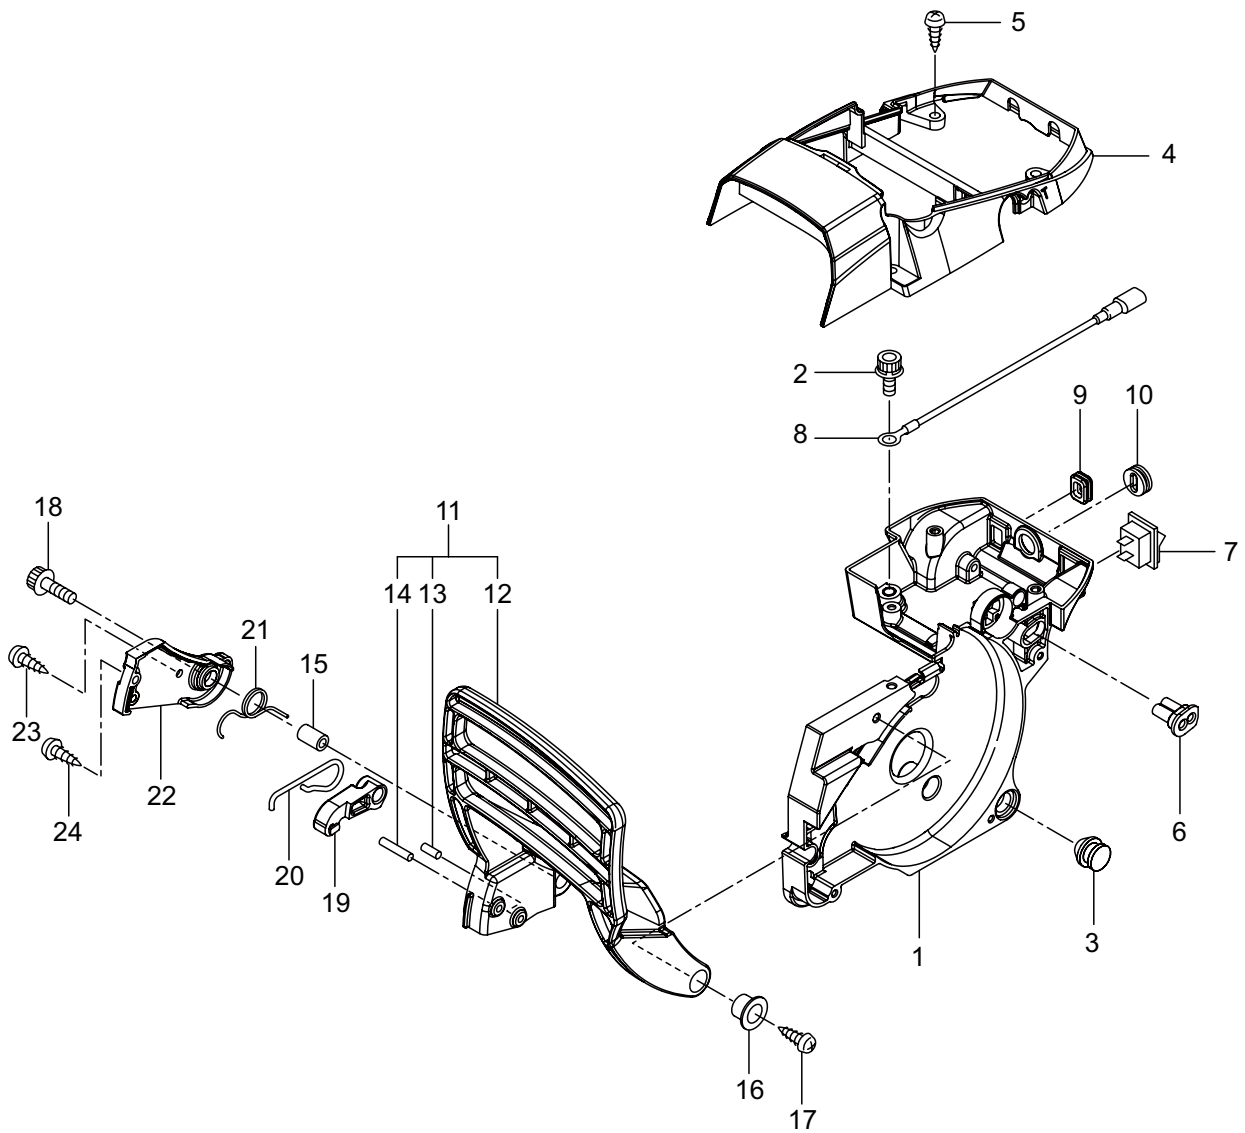

6. MCV3501S(16)-01
ENGINE CASE

Ref. No.	Part No.	Part Name	Q'ty	Remarks
6-1	285939	Engine Case	1	
6-2	281714	Cap Screw	5	M5x20
6-3	285888	Cushion	1	
6-4	285942	Top Cover	1	
6-5	285636	Screw	3	M5x20
6-6	275459	Guide Rubber	1	
6-7	233643	Stop Switch	1	
6-8	272851	Lead	1	
6-9	285903	Grommet	1	
6-10	285926	Grommet	1	
6-11	272852	Front Guard Ass'y	1	Incl.12-14
6-12	285943	Front Guard	1	
6-13	272853	Pin	1	4x11.8
6-14	272854	Pin	1	4x23.8
6-15	272979	Collar	1	
6-16	285948	Cup	1	
6-17	272855	Screw	1	5x12
6-18	273204	Screw	1	M5x25
6-19	285944	Swing Arm	1	
6-20	285945	Arm Spring	1	
6-21	285946	Return Spring	1	
6-22	285952	Front Hand Guard Cover	1	
6-23	285644	Screw	1	M4x12
6-24	285631	Screw	1	M4x16