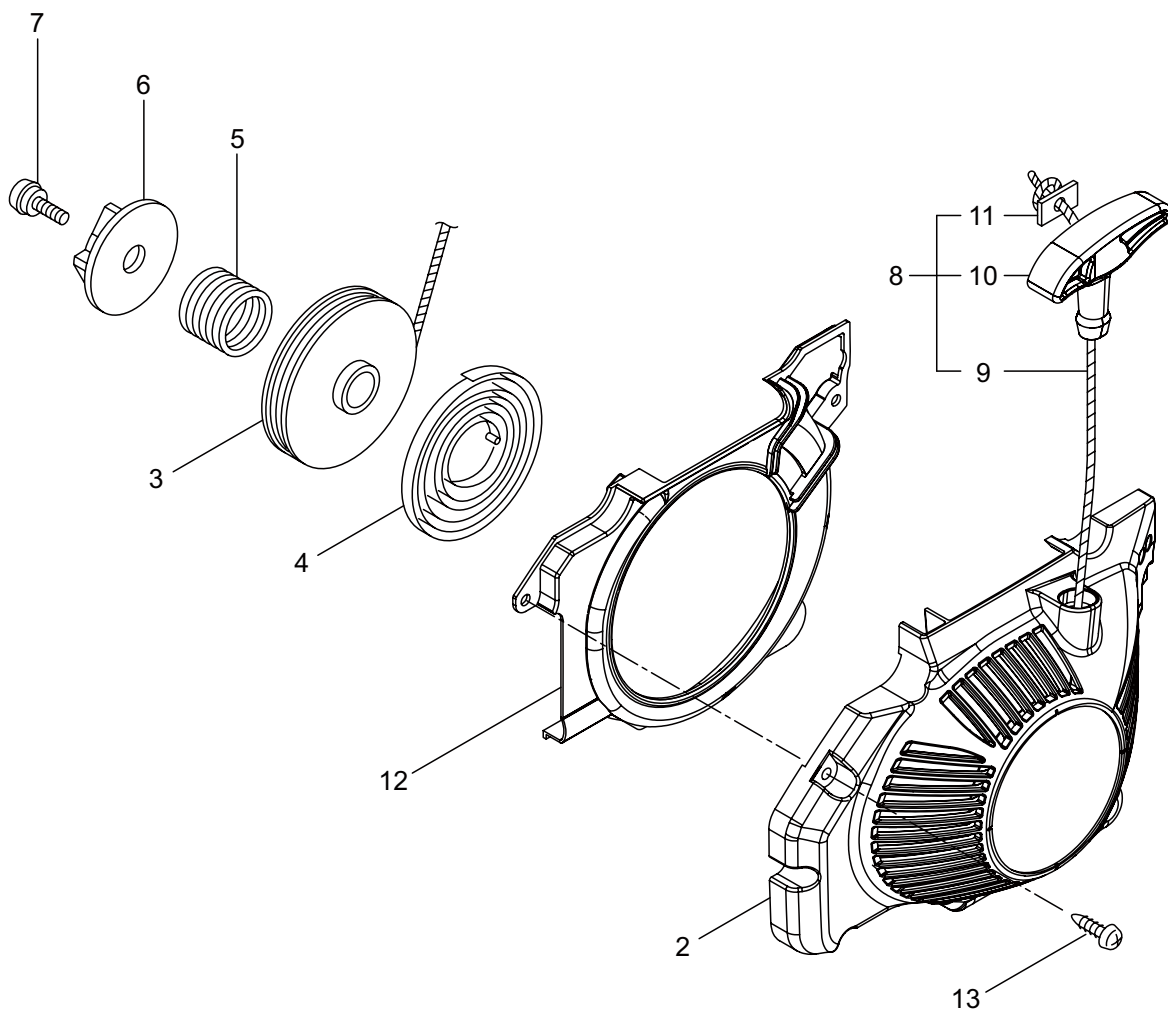

7. MCV3501S(16)-01
RECOIL STARTER

1—2~11

Ref. No.	Part No.	Part Name	Q'ty	Remarks
7-1	285940	Recoil Starter Ass'y	1	Incl.2-11
7-2	273094	Starter Case Comp	1	
7-3	272857	Reel	1	
7-4	283275	Spring Ass'y	1	
7-5	272858	Damper Spring	1	
7-6	285597	Cam Plate	1	
7-7	267213	Screw	1	
7-8	272859	Rope Ass'y	1	Incl.9-11
7-9	272860	Starter Rope	1	
7-10	285581	Starter Knob	1	
7-11	283281	Rope Stopper	1	
7-12	285941	Fan Cover	1	
7-13	285631	Screw	4	M4x16