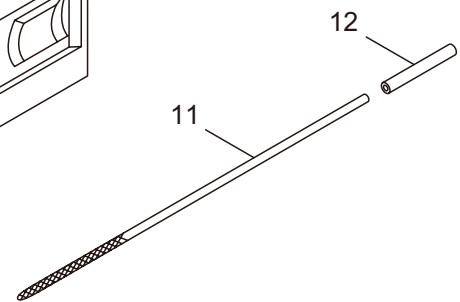

9. MCV3501S(16)-01
LABEL, ACCESSORIES

Ref. No.	Part No.	Part Name	Q'ty	Remarks
9-1	275243	Label	1	
9-2	287255	Label	1	REVERSE
9-3	275244	Label	1	
9-4	287160	Label	1	E JUST
9-5	275175	Label	1	
9-6	287616	Label	1	
9-7	287161	Label	1	
9-8	287395	Guide Bar	1	
9-9	289539	Chain	1	
9-10	287400	Chain Cover	1	
9-11	285729	File	1	
9-12	285730	File Grip	1	
9-13	275239	Instruction Manual	1	GB/ES/PT
9-14	272020	Label	1	
9-15	523938	Parts List	1	MCV3501S(16)-01
9-16	288652	Combi Box Spanner	1	13x19 L=190
9-17	285732	Screwdriver	1	
9-18	286865	Screwdriver	1	
9-19	275240	Instruction Manual	1	FR/DE/IT
9-20	275241	Instruction Manual	1	PL