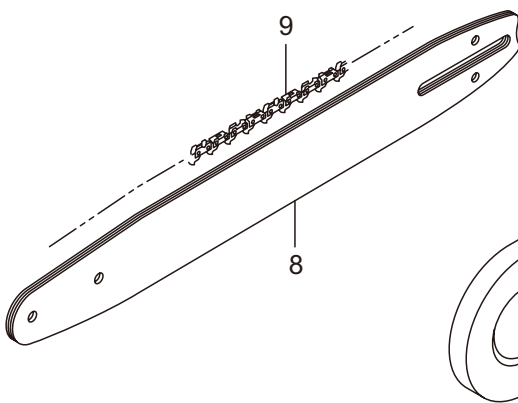

9. MCV3501S(16)-01
LABEL, ACCESSORIES

Ref. No.	Part No.	Part Name	Q'ty	Remarks
9-1	275243	Label	1	
9-2	287255	Label	1	REVERSE
9-3	275244	Label	1	
9-4	287160	Label	1	E JUST
9-5	275175	Label	1	
9-6	287616	Label	1	
9-7	287161	Label	1	
9-8	287395	Guide Bar	1	
9-9	289539	Chain	1	
9-10	287400	Chain Cover	1	
9-11	285729	File	1	
9-12	285730	File Grip	1	
9-13	275239	Instruction Manual	1	GB/ES/PT
9-14	272020	Label	1	
9-15	523938	Parts List	1	MCV3501S(16)-01
9-16	288652	Combi Box Spanner	1	13x19 L=190
9-17	285732	Screwdriver	1	
9-18	286865	Screwdriver	1	
9-19	275240	Instruction Manual	1	FR/DE/IT
9-20	275241	Instruction Manual	1	PL