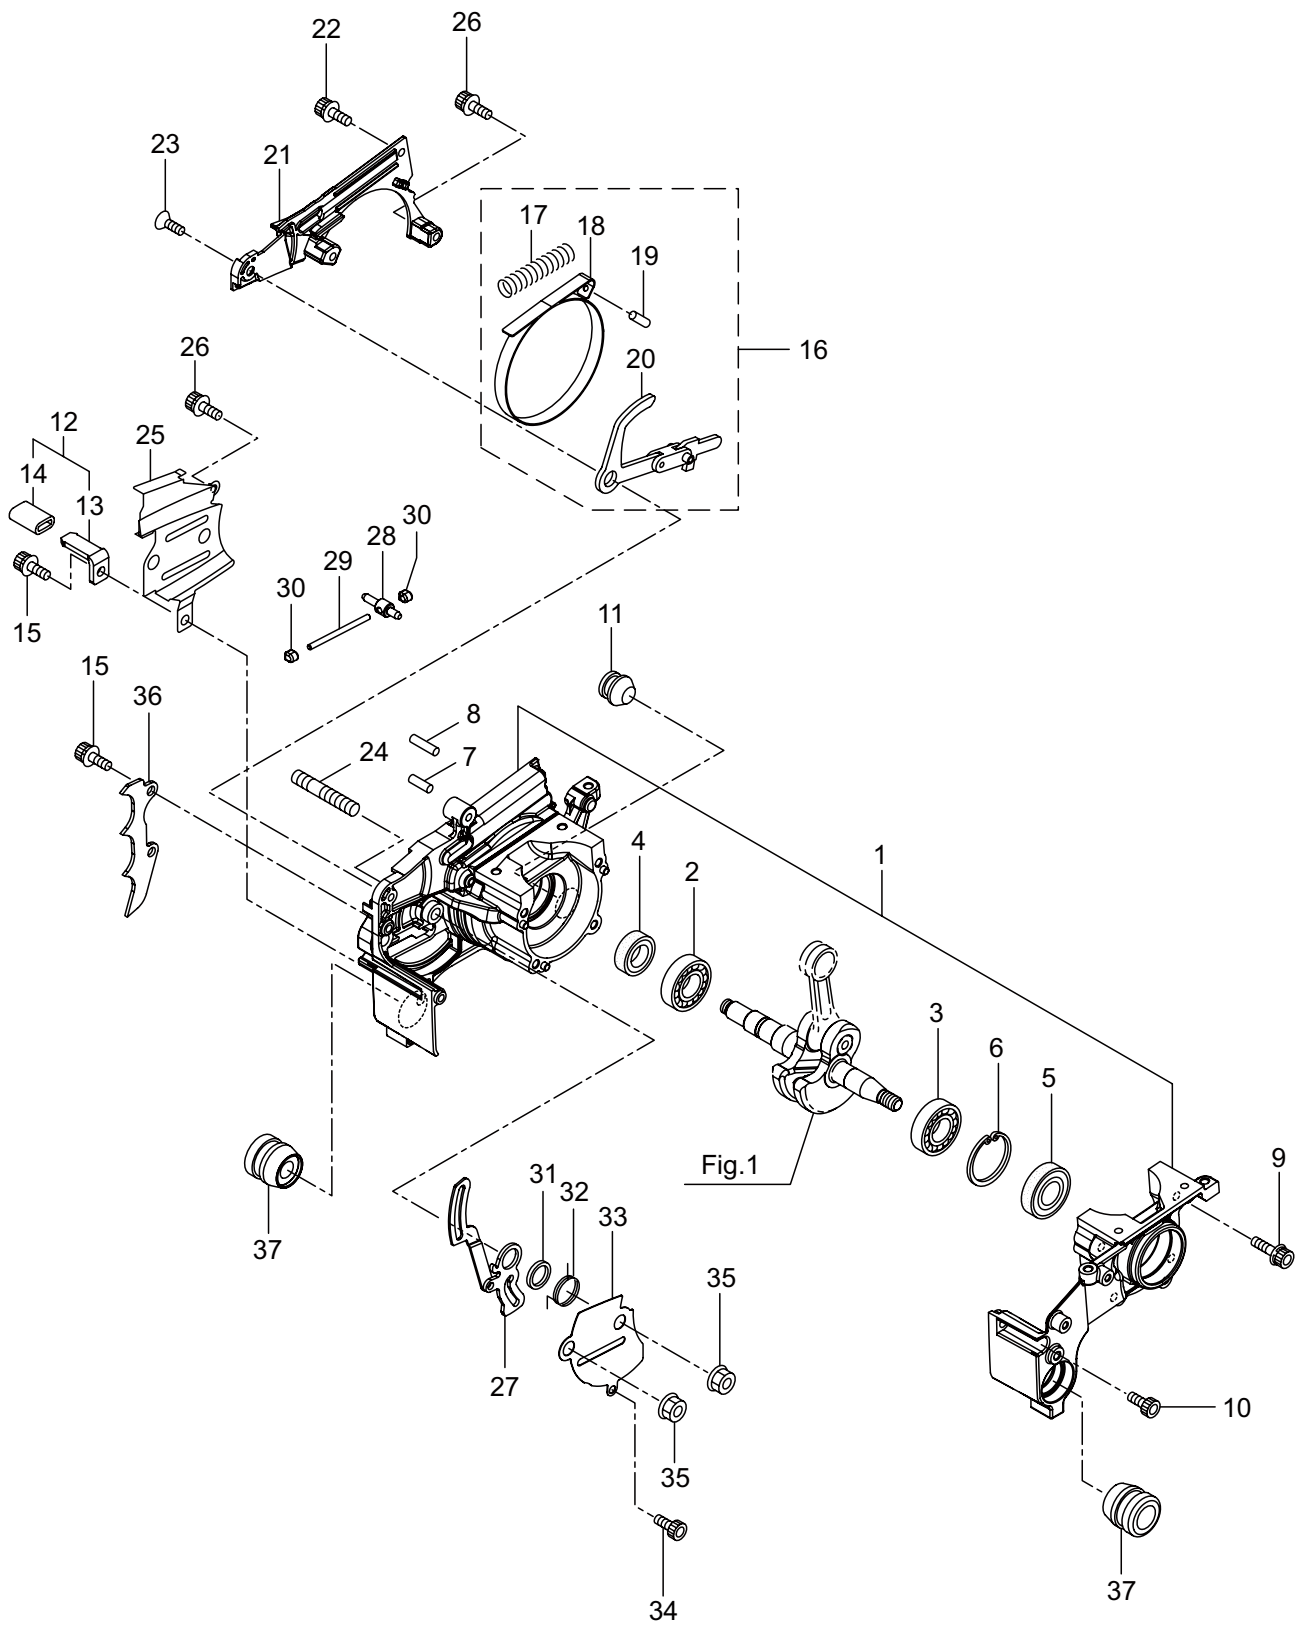

2. MCV3501S(16)-01
CRANKCASE

Ref. No.	Part No.	Part Name	Q'ty	Remarks
2-1	285858	Crankcase	1	
2-2	285863	Bearing	1	
2-3	285864	Bearing	1	
2-4	285865	Oil Seal	1	
2-5	261385	Oil Seal	1	ISCD12327
2-6	016732	Snap Ring	1	#32
2-7	285560	Pin	1	3x9.8
2-8	285529	Pin	1	3x13.8
2-9	261612	Cap Screw	4	M5x30
2-10	231871	Bolt	1	M5x12
2-11	285888	Cushion	1	
2-12	286803	Chain Catcher Ass'y	1	Incl.13,14
2-13	285583	Chain Catcher	1	
2-14	285585	Tube	1	7x10.5x18L
2-15	227817	Bolt	3	M5x12
2-16	272814	Brake Ass'y	1	Incl.17-20
2-17	285605	Spring	1	
2-18	285962	Band	1	
2-19	285560	Pin	1	3x9.8
2-20	285963	Lever Comp	1	
2-21	285960	Side Cover	1	
2-22	272817	Screw	1	M4x12
2-23	272818	Screw	1	M5x12
2-24	285970	Stud Bolt	2	
2-25	285866	Guide Plate L	1	
2-26	272816	Screw	2	M4x20
2-27	285966	Link Comp	1	
2-28	286671	Boss	1	
2-29	286672	Rod	1	
2-30	286673	Rod Guide	2	
2-31	285971	Washer	1	
2-32	273039	Spring	1	
2-33	285969	Cover	1	
2-34	272820	Screw	1	M4x8
2-35	285569	Nut	2	
2-36	285975	Spike	1	
2-37	285582	Buffer	2