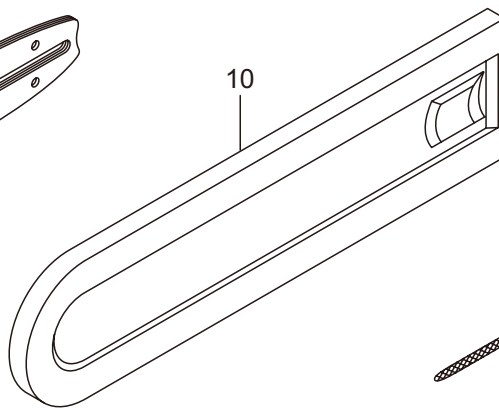

9. MCV3501S(16)-01
LABEL, ACCESSORIES

Ref. No.	Part No.	Part Name	Q'ty	Remarks
9-1	275243	Label	1	
9-2	287255	Label	1	REVERSE
9-3	275244	Label	1	
9-4	287160	Label	1	E JUST
9-5	275175	Label	1	
9-6	287616	Label	1	
9-7	287161	Label	1	
9-8	287395	Guide Bar	1	
9-9	289539	Chain	1	
9-10	287400	Chain Cover	1	
9-11	285729	File	1	
9-12	285730	File Grip	1	
9-13	275239	Instruction Manual	1	GB/ES/PT
9-14	272020	Label	1	
9-15	523938	Parts List	1	MCV3501S(16)-01
9-16	288652	Combi Box Spanner	1	13x19 L=190
9-17	285732	Screwdriver	1	
9-18	286865	Screwdriver	1	
9-19	275240	Instruction Manual	1	FR/DE/IT
9-20	275241	Instruction Manual	1	PL