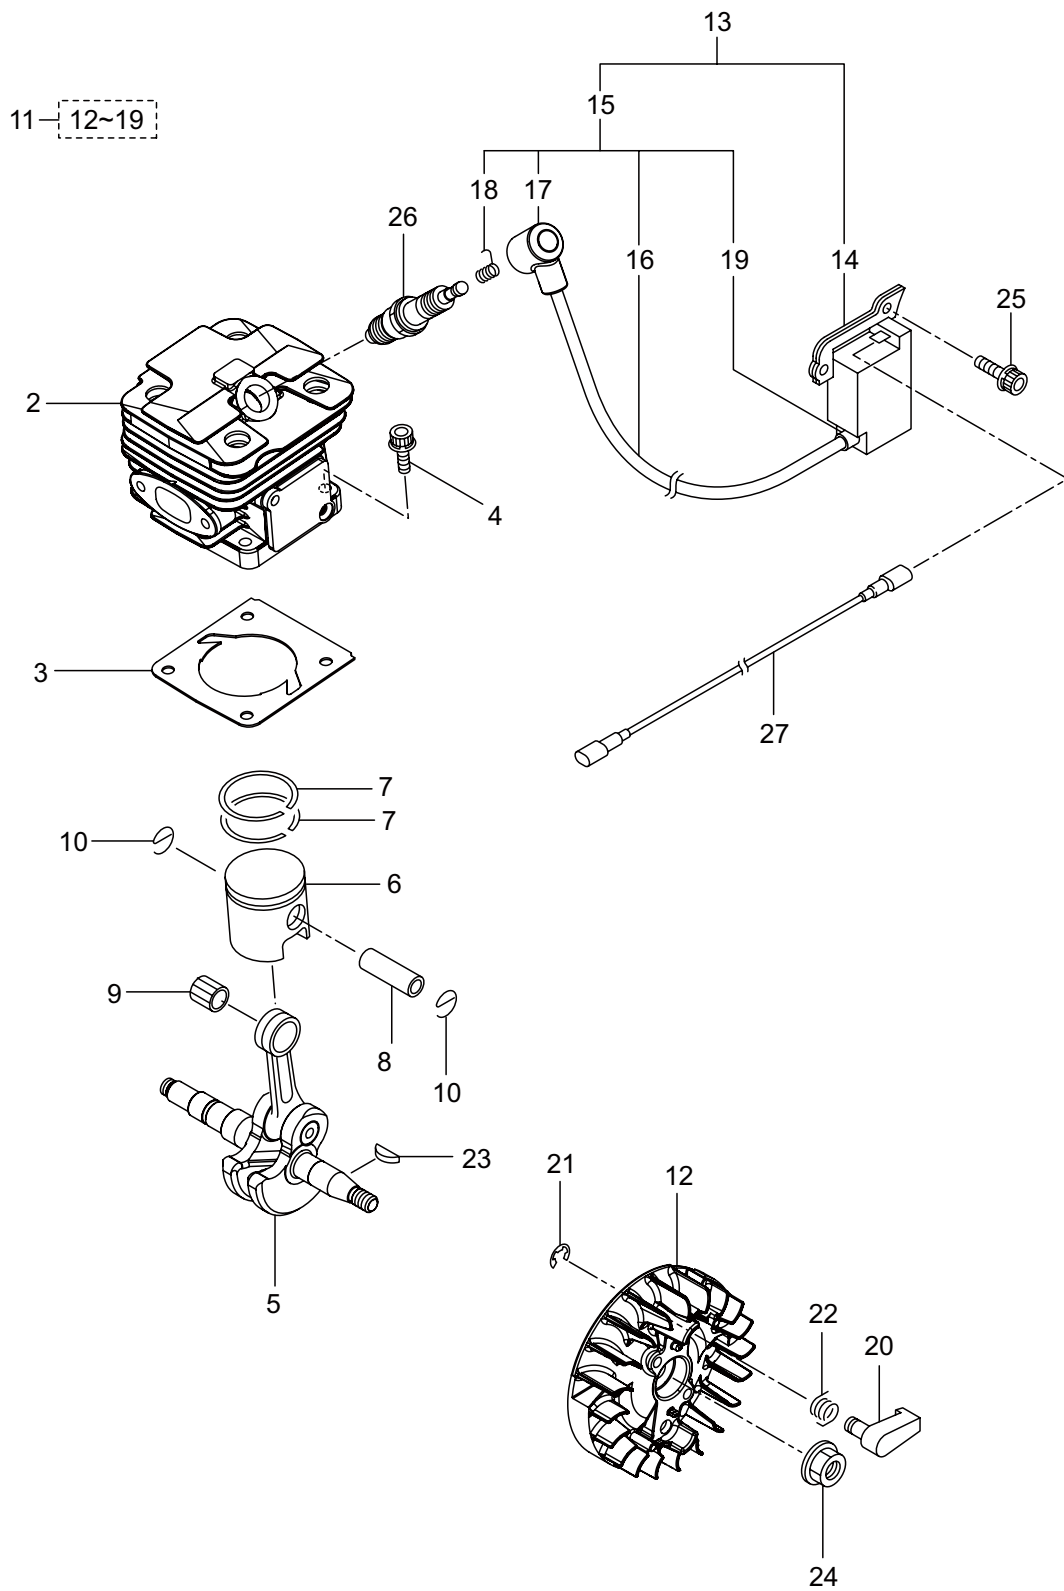

1. MCV3501S(16)-01
CYLINDER, CRANKSHAFT

Ref. No.	Part No.	Part Name	Q'ty	Remarks
1-1	362850	MCV3501S(16)-01	1	
1-2	272688	Cylinder	1	
1-3	275220	Gasket	1	
1-4	261250	Cap Screw	4	M5x20
1-5	285867	Crank Shaft Comp	1	
1-6	285876	Piston	1	
1-7	285880	Piston Ring	2	
1-8	285881	Piston Pin	1	
1-9	285882	Bearing	1	
1-10	285883	Clip	2	
1-11	285884	Magneto Ass'y	1	Incl.12-19
1-12	285886	Magneto Rotor	1	
1-13	274027	Ignition Coil Ass'y	1	Incl.14-19
1-14	274028	Coil	1	
1-15	272825	Cord Ass'y	1	Incl.16-19
1-16	272826	Cord	1	
1-17	261074	Plug Boot	1	
1-18	261075	Connector	1	
1-19	261072	Cap	1	
1-20	285553	Starter Pawl	2	
1-21	020299	E-Ring	2	#4
1-22	285552	Spring	2	
1-23	261076	Woodruff Key	1	3x10
1-24	261417	Nut,Rotor	1	M8
1-25	281211	Cap Screw	2	M4x20
1-26	288264	Spark Plug	1	BPMR8Y
1-27	272827	Lead	1