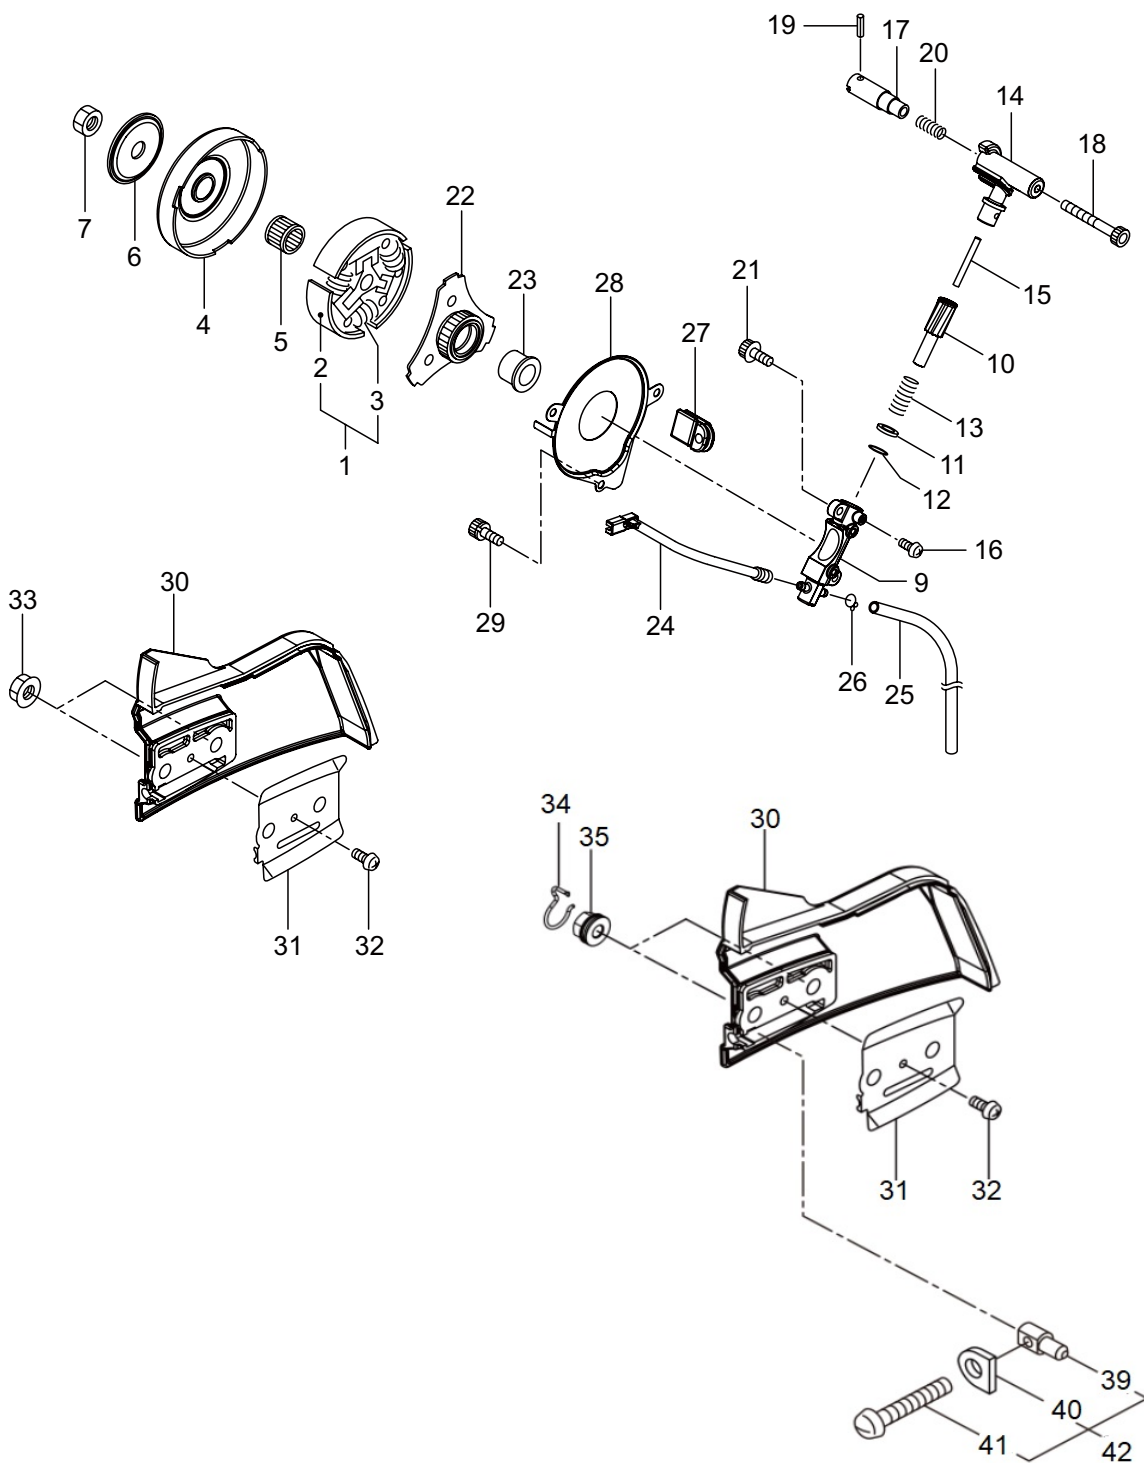

3. MCV3501S(16)-01
CLUTCH, OIL PUMP

8— 9~20

Ref. No.	Part No.	Part Name	Q'ty	Remarks
3-1	285915	Clutch Ass'y	1	Incl.2,3
3-2	285916	Clutch Shoe	3	
3-3	285917	Spring	3	
3-4	285896	Clutch Drum	1	
3-5	285625	Needle Bearing	1	10x13x10
3-6	285890	Washer	1	
3-7	285736	Nut	1	M8
3-8	272830	Oil Pump Ass'y	1	Incl.9-20
3-9	285899	Pump Body	1	
3-10	285909	Wheel Gear	1	
3-11	286801	Washer	1	t0.5 6.5x9.8
3-12	014759	O-Ring	1	P6
3-13	285551	Spring	1	
3-14	285901	Pump Cap	1	
3-15	272832	Rod	1	
3-16	285630	Screw	1	M3x8
3-17	285902	Cam	1	
3-18	272835	Screw	1	M4x40
3-19	272833	Spring Pin	1	
3-20	272834	Spring	1	
3-21	272815	Screw	2	M4x12
3-22	285891	Gear Comp	1	
3-23	285894	Bush	1	
3-24	285904	Oil Pipe A	1	
3-25	272836	Oil Pipe B	1	
3-26	261117	Clip	1	
3-27	285907	Grommet	1	
3-28	285908	Pump Cover	1	
3-29	285618	Bolt	1	M4x12
3-30	285958	Chain Case	1	
3-31	285961	Guide Plate R	1	
3-32	272873	Screw	1	M4x6
3-33	283041	Nut	2	M8
3-34	247470	Clip	1	
3-35	247471	Dado	1	
3-39	285564	Pin	1	
3-40	272943	Washer	1	
3-41	274762	Screw	1	
3-42	276419	Set chain tensioner	1	