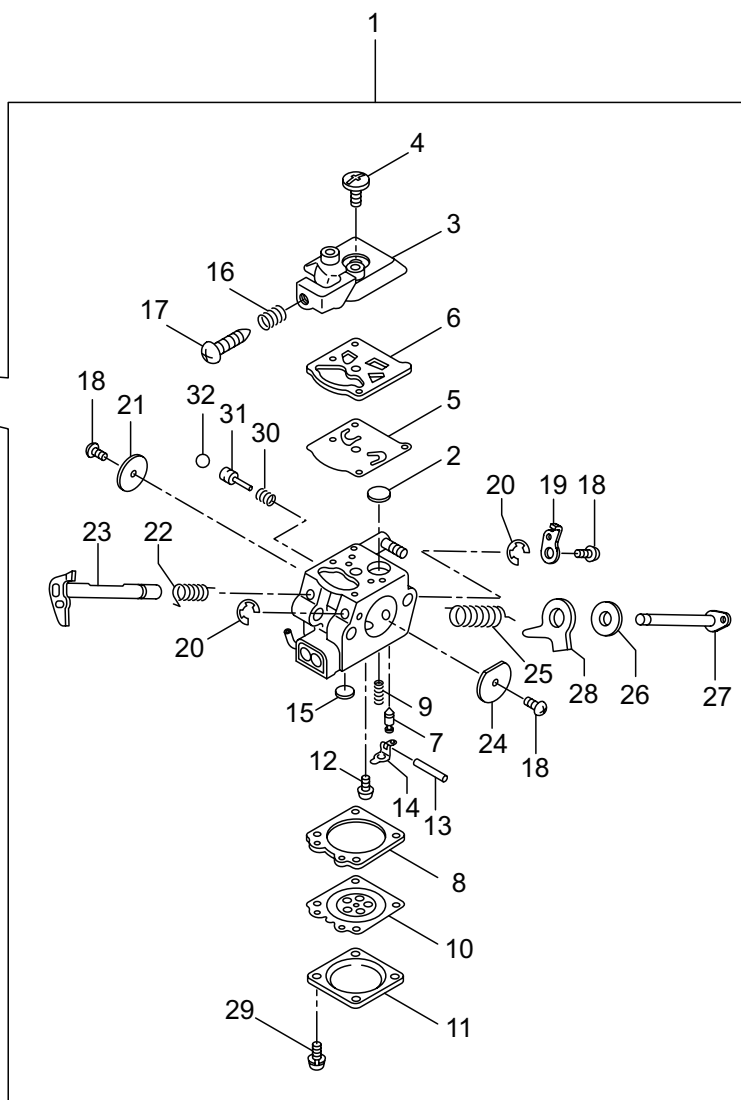

5. MCV3501S(16)-01
CARBURETOR

Ref. No.	Part No.	Part Name	Q'ty	Remarks
5-1	274865	Carburetor Ass'y	1	Incl.2-32
5-2	261872	Screen	1	
5-3	287168	Pump Cover	1	
5-4	287169	Screw	1	
5-5	287170	Diaphragm	1	
5-6	287171	Gasket	1	
5-7	262986	Needle Valve	1	
5-8	263727	Gasket	1	
5-9	287172	Spring	1	
5-10	283905	Diaphragm, Meterring	1	
5-11	263726	Cover Plate	1	
5-12	287173	Screw	1	
5-13	262989	Lever Pin	1	
5-14	262990	Lever	1	
5-15	287174	Plug	1	
5-16	287178	Spring	1	
5-17	287179	Idle Adjust Screw	1	
5-18	287180	Screw	3	
5-19	273376	Lever	1	
5-20	287182	Ring	2	
5-21	273377	Throttle Valve	1	
5-22	287185	Spring	1	
5-23	274088	Shaft	1	
5-24	287187	Choke Valve	1	
5-25	273379	Spring	1	
5-26	287189	Washer	1	
5-27	273380	Shaft	1	
5-28	289015	Lever	1	
5-29	287192	Screw	4	
5-30	273381	Spring	1	
5-31	273382	Piston	1	
5-32	273383	Ball	1	
5-33	285921	Boots	1	
5-34	261258	Bolt	2	M5x50
5-35	285924	Cleaner A	1	
5-36	285923	Cleaner B	1	
5-37	272981	Packing	1	
5-38	285933	Cleaner Cover	1	
5-39	285947	Shutter	1	
5-40	285905	Knob Bolt	1