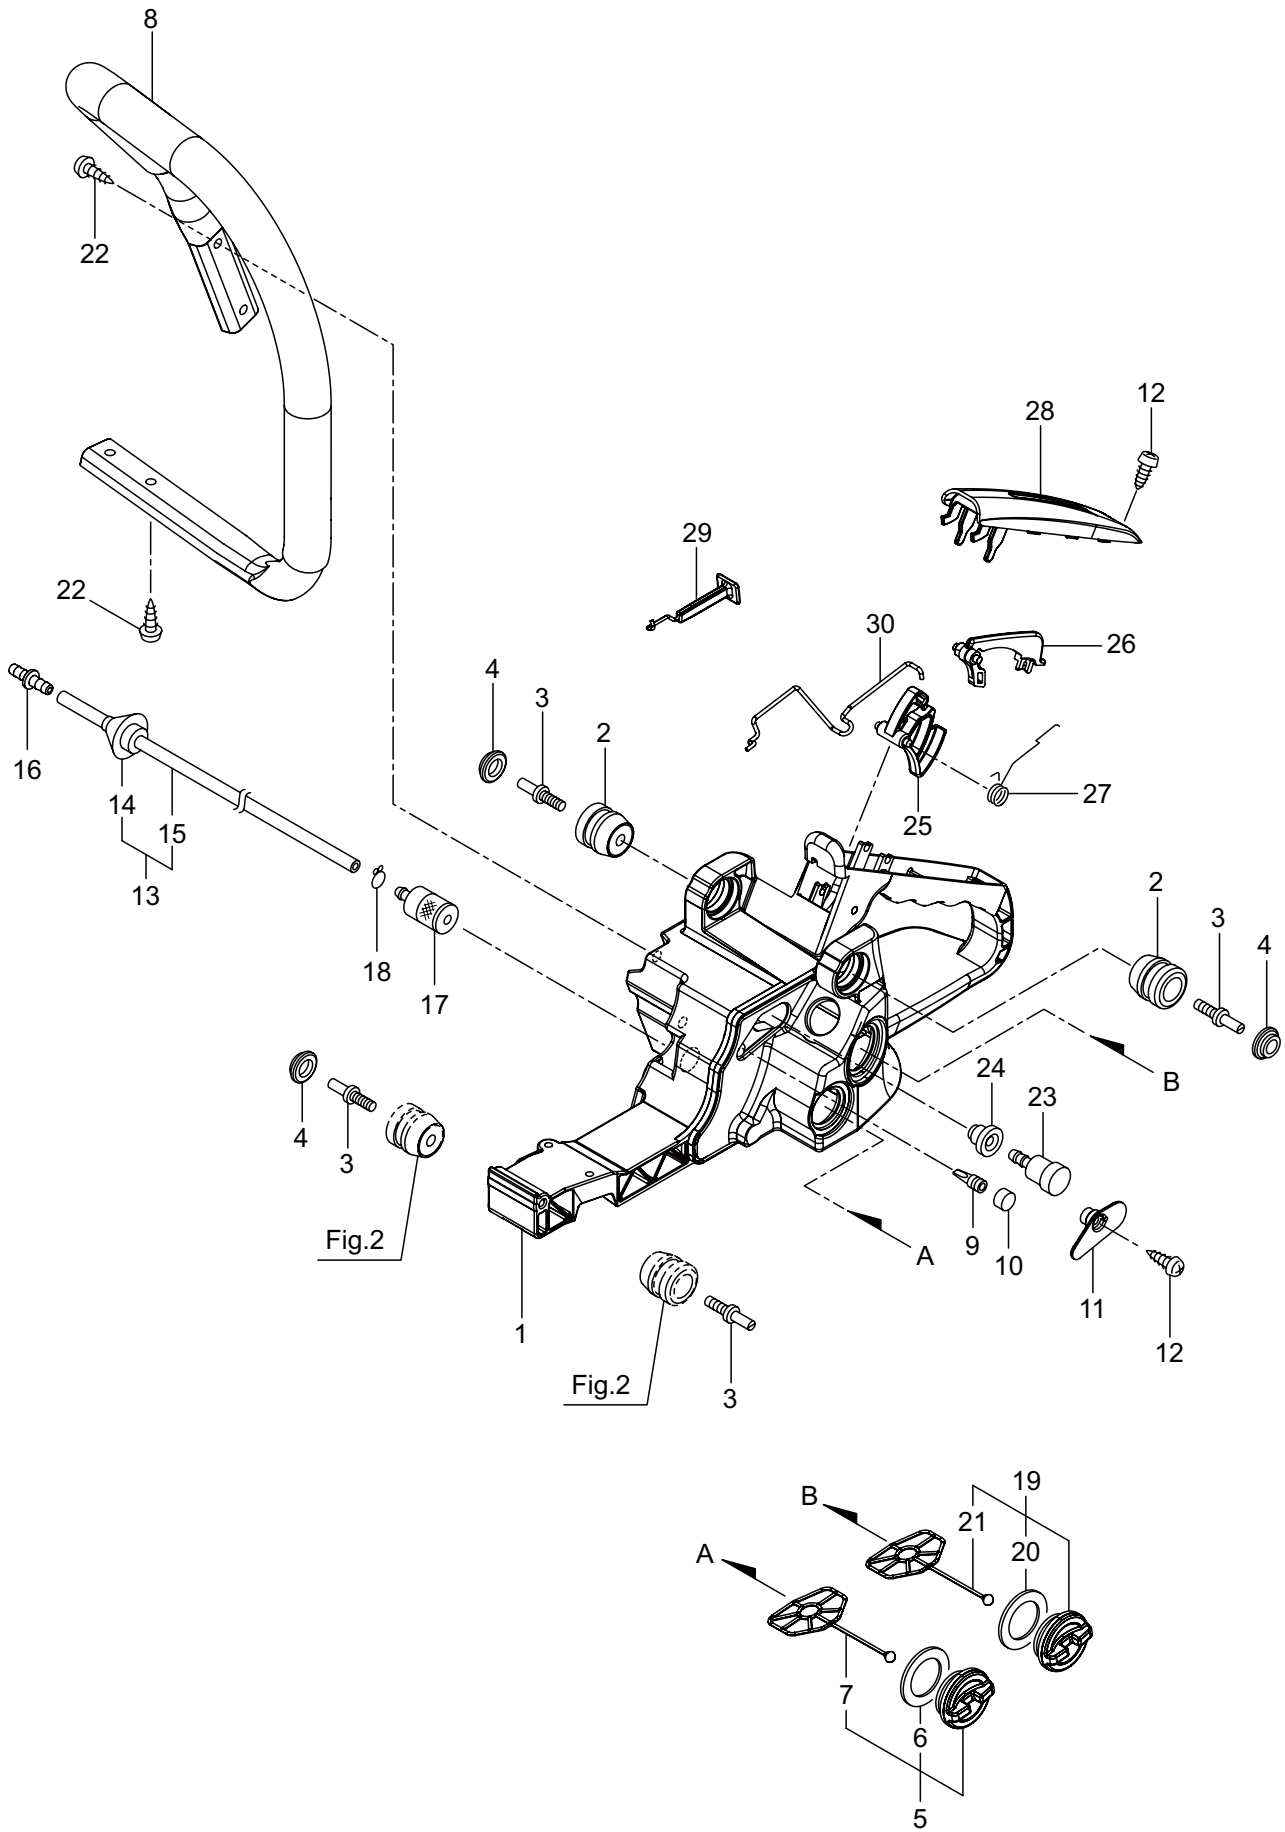

8. MCV3501S(16)-01
HANDLE

Ref. No.	Part No.	Part Name	Q'ty	Remarks
8-1	273563	Rear Handle Comp	1	
8-2	285582	Buffer	2	
8-3	285474	Stopper Bolt	4	
8-4	285473	Cap	3	
8-5	285501	Oil Cap Ass'y	1	Incl.6,7
8-6	285503	Packing	1	
8-7	285504	Holder	1	
8-8	285957	Front Handle	1	
8-9	285574	Breather	1	
8-10	285526	Element	1	
8-11	285953	Breather Cover	1	
8-12	285631	Screw	2	M4x16
8-13	273010	Oil Pipe C Ass'y	1	Incl.14,15
8-14	261339	Grommet	1	
8-15	273011	Oil Pipe C	1	
8-16	288618	Joint	1	
8-17	274017	Oil Filler Comp	1	
8-18	261117	Clip	1	
8-19	286051	Fuel Cap Ass'y	1	Incl.20,21
8-20	286063	Packing	1	
8-21	285504	Holder	1	
8-22	285636	Screw	4	M5x20
8-23	285832	Breather Ass'y	1	
8-24	285573	Breather Grommet	1	
8-25	285516	Throttle Lever	1	
8-26	285517	Safety Lever	1	
8-27	285518	Spring	1	
8-28	286642	Rear Handle Cover	1	
8-29	285925	Choke Rod	1	
8-30	285929	Push Rod	1